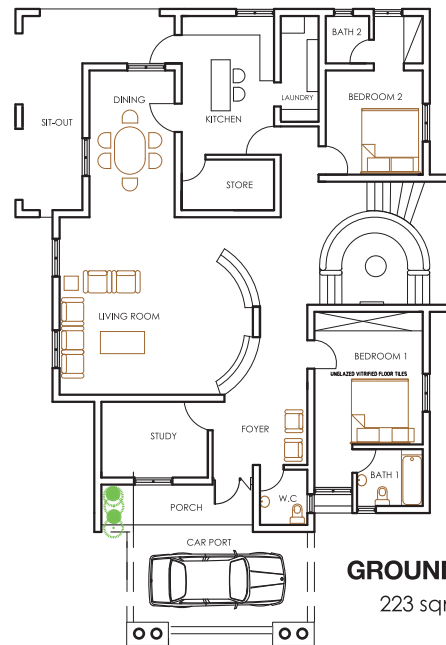

ORANGE MODEL

5 Bedroom Duplex

Average Plot Size:
700 - 900 sqm

Accommodation:

- 5 Bedrooms
- 5.5 Bathrooms
- 2 Lounges
- 1 Study
- 1 Bar
- 1 Box room
- 1 Kitchen with store
- 1 Laundry room

GROUND FLOOR PLAN
223 sqm Floor Area

FIRST FLOOR PLAN
223 sqm Floor Area

**RIVER PARK
ESTATE**

**HOUSES FOR AFRICA
NIGERIA LIMITED**