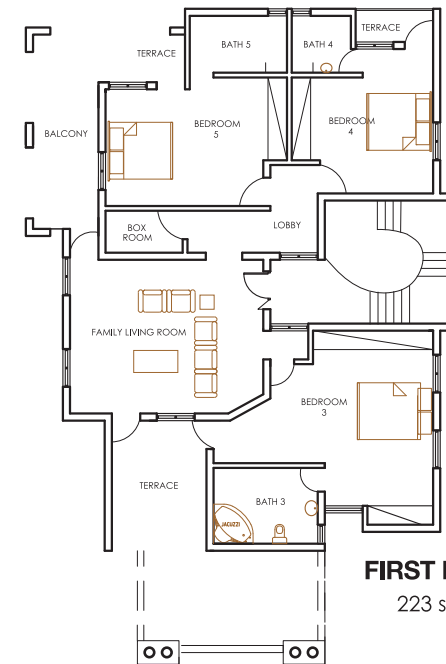

ORANGE MODEL

5 Bedroom Duplex

Average Plot Size:
700 - 900 sqm

Accommodation:

- 5 Bedrooms
- 5.5 Bathrooms
- 2 Lounges
- 1 Study
- 1 Bar
- 1 Box room
- 1 Kitchen with store
- 1 Laundry room

GROUND FLOOR PLAN
223 sqm Floor Area

FIRST FLOOR PLAN
223 sqm Floor Area

**RIVER PARK
ESTATE**

**HOUSES FOR AFRICA
NIGERIA LIMITED**