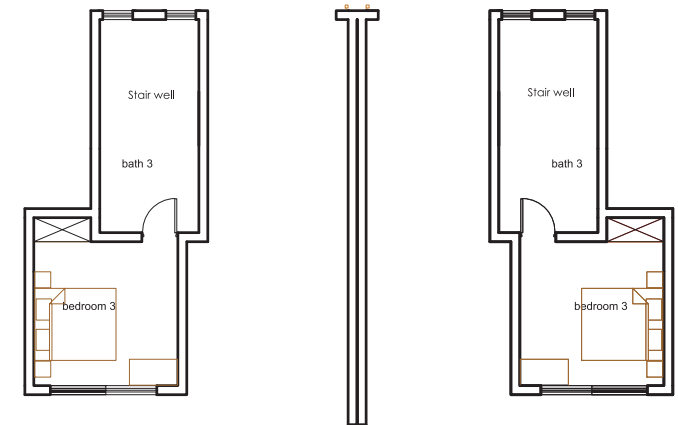

# NIGER MODEL

3 Bedroom  
Semi-detached  
including Penthouse  
Type 2

**Average Plot Size:**  
300 - 325 sqm

- Accommodation:**
- 3 Bedrooms
  - 3.5 Bathrooms
  - 1 Lounge
  - 1 Kitchen with store

**GROUND FLOOR PLAN**  
222 sqm Floor Area

**PENTHOUSE FLOOR PLAN**  
67.4 sqm Floor Area