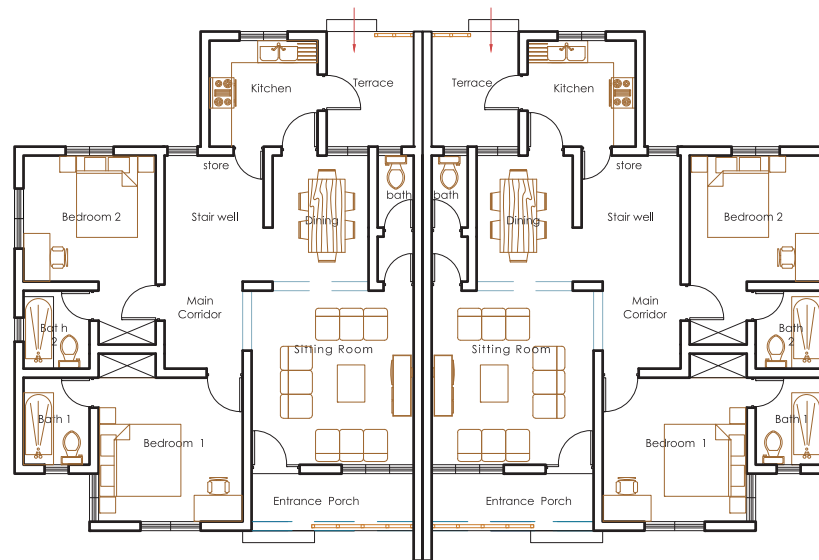

# NIGER MODEL

3 Bedroom  
Semi-detached  
including Penthouse  
Type 2

**Average Plot Size:**  
300 - 325 sqm

- Accommodation:**
- 3 Bedrooms
  - 3.5 Bathrooms
  - 1 Lounge
  - 1 Kitchen with store

**GROUND FLOOR PLAN**  
222 sqm Floor Area

**PENTHOUSE FLOOR PLAN**  
67.4 sqm Floor Area